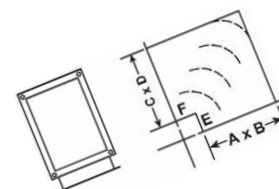

MANUFACTURED BY AIR HANDLERS SUPPLY

- ✓ Rectangular Duct and Fittings, Spiral and Circle Lined Pipe and Fittings
- ✓ Welded Duct and Fittings
- ✓ Industrial Fabrication
- ✓ All are available in Galvanized, Aluminum, Stainless, Paintlock, Black Iron and PVC Coated

Stock Accessories

Distributors of

- ✓ KD Pipe 3' Lengths / Conductor Pipe 10'
- ✓ Short Radius Adjustable 90° & 45° Elbows
- ✓ Flexible Duct 6' Silver RF.2/R8 – Flex Duct 25' Silver R4.2/R8
- ✓ Aluminum Flex Bare 6' Lengths
- ✓ Aluminum Flex Insulated Silver 6' Lengths R4.2
- ✓ Start Collars • Spin-in Collars • Storm Collars • Jiffy Dampers
- ✓ Return Air Cans • Round Neck Adaptors • Ceiling Boxes • Floor Boxes
- ✓ Conductor Flashing • T-Top Flashing
- ✓ T-wyes, Reducers and Saddle Taps
- ✓ Hanger Strap Rolls 1-1/2" • Nylon Ties 36" & 48"
- ✓ Air Control Products ~ Smoke Detectors

2540 E. Miraloma Way • Anaheim, CA 92806

(714) 422-0760 p • (714) 632-1685 f

sales@airhsi.com