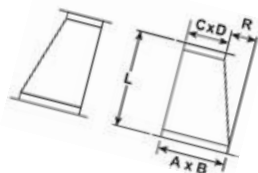

MANUFACTURED BY AIR HANDLERS SUPPLY

- ✓ Rectangular Duct and Fittings, Spiral and Circle Lined Pipe and Fittings
- ✓ Welded Duct and Fittings
- ✓ Industrial Fabrication
- ✓ All are available in Galvanized, Aluminum, Stainless, Paintlock, Black Iron and PVC Coated

Stock Accessories

Distributors of

- ✓ KD Pipe 3' Lengths / Conductor Pipe 10'
- ✓ Short Radius Adjustable 90° & 45° Elbows
- ✓ Flexible Duct 6' Silver RF.2/R8 – Flex Duct 25' Silver R4.2/R8
- ✓ Aluminum Flex Bare 6' Lengths
- ✓ Aluminum Flex Insulated Silver 6' Lengths R4.2
- ✓ Start Collars • Spin-in Collars • Storm Collars • Jiffy Dampers
- ✓ Return Air Cans • Round Neck Adaptors • Ceiling Boxes • Floor Boxes
- ✓ Conductor Flashing • T-Top Flashing
- ✓ T-wyes, Reducers and Saddle Taps
- ✓ Hanger Strap Rolls 1-1/2" • Nylon Ties 36" & 48"
- ✓ Air Control Products ~ Smoke Detectors

2540 E. Miraloma Way • Anaheim, CA 92806

(714) 422-0760 p • (714) 632-1685 f

sales@airhsi.com