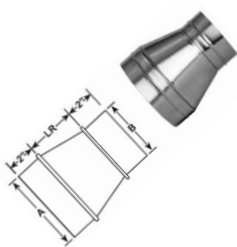

MANUFACTURED BY AIR HANDLERS SUPPLY

- ✓ Rectangular Duct and Fittings, Spiral and Circle Lined Pipe and Fittings
- ✓ Welded Duct and Fittings
- ✓ Industrial Fabrication
- ✓ All are available in Galvanized, Aluminum, Stainless, Paintlock, Black Iron and PVC Coated

Stock Accessories

Distributors of

- ✓ KD Pipe 3' Lengths / Conductor Pipe 10'
- ✓ Short Radius Adjustable 90° & 45° Elbows
- ✓ Flexible Duct 6' Silver RF.2/R8 – Flex Duct 25' Silver R4.2/R8
- ✓ Aluminum Flex Bare 6' Lengths
- ✓ Aluminum Flex Insulated Silver 6' Lengths R4.2
- ✓ Start Collars • Spin-in Collars • Storm Collars • Jiffy Dampers
- ✓ Return Air Cans • Round Neck Adaptors • Ceiling Boxes • Floor Boxes
- ✓ Conductor Flashing • T-Top Flashing
- ✓ T-wyes, Reducers and Saddle Taps
- ✓ Hanger Strap Rolls 1-1/2" • Nylon Ties 36" & 48"
- ✓ Air Control Products ~ Smoke Detectors